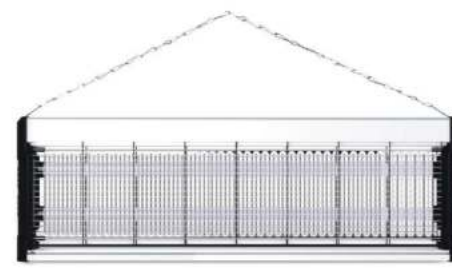

WD-261/262

CTN: 70x42x55cm
Packing: 12 PCS/CTN
GW: 17KG
Plug type: Type-C

WD-212

CTN: 58.5x47.5x39.5cm
Packing: 40 PCS/CTN
GW: 16KG
Plug type: Micro USB

WD-215

Lithium Battery: 1500mAh
CTN: 59.5x50x34.5cm
Packing: 60 PCS/CTN
GW: 15.5KG
Plug type: Micro USB