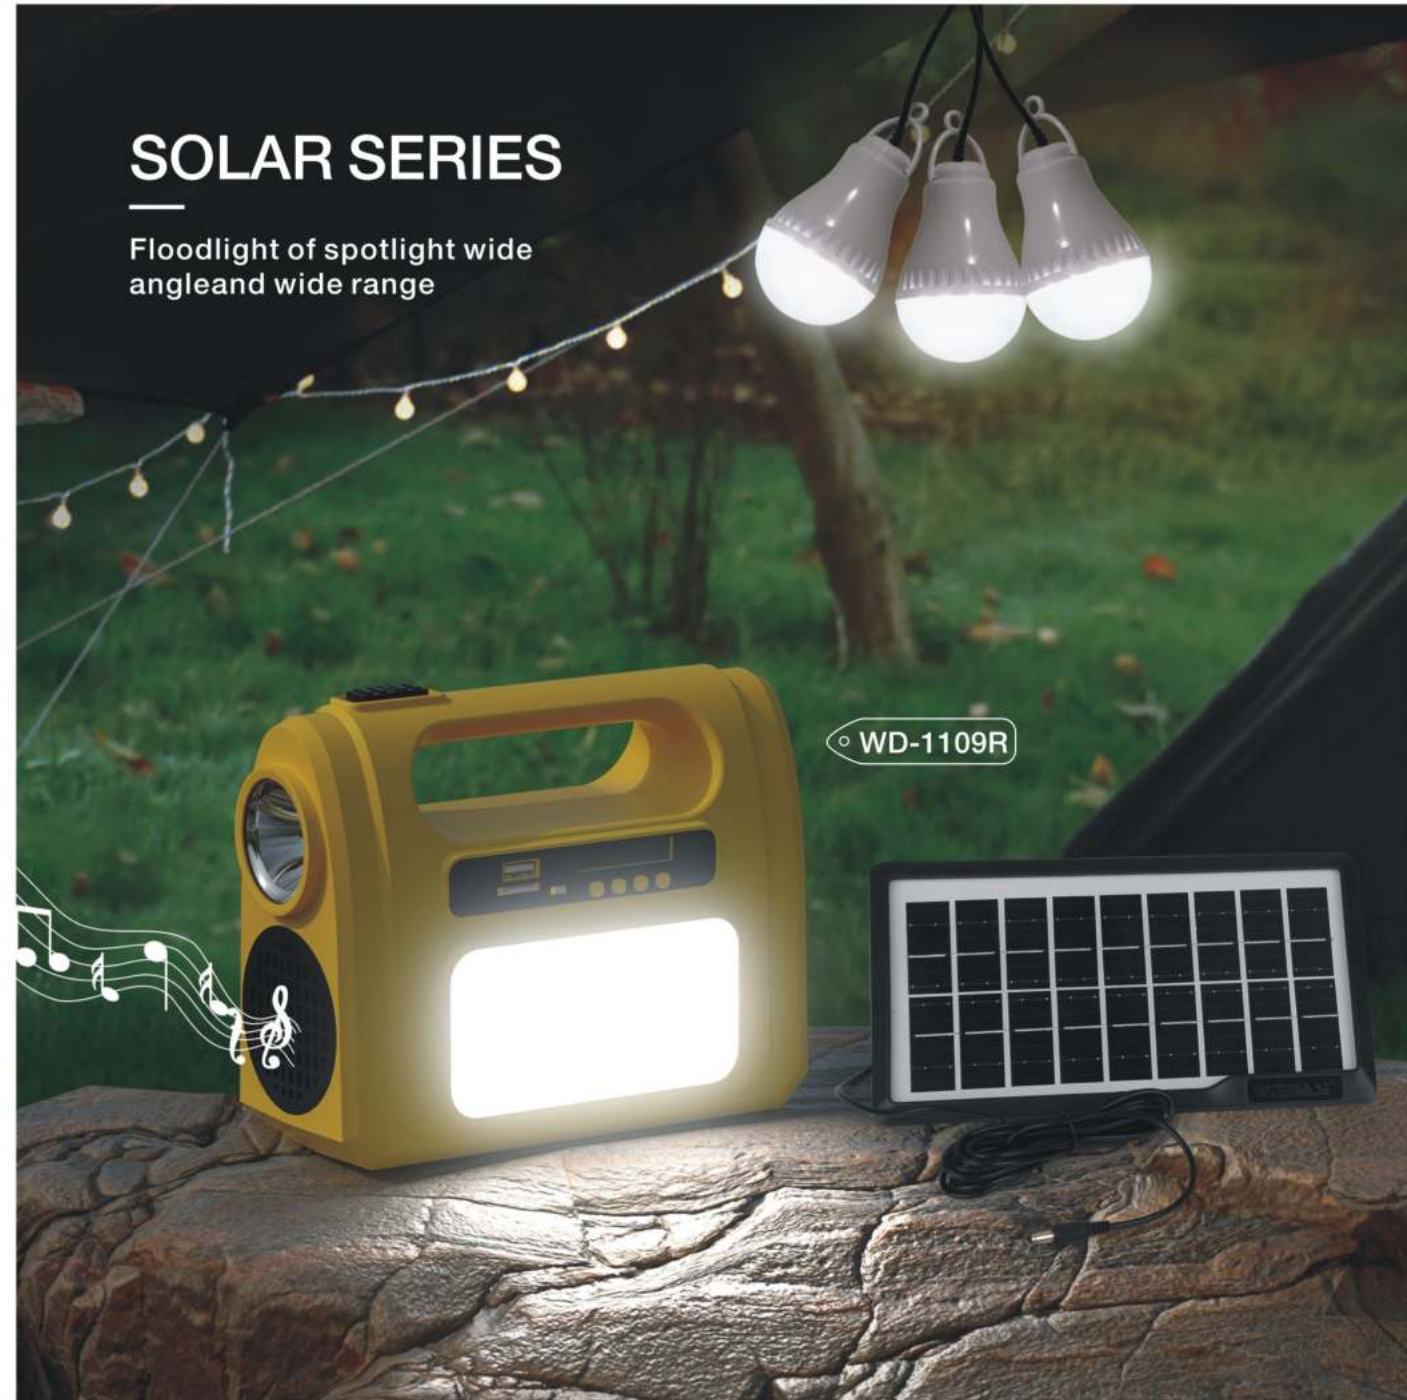

**WD-3013A**

Battery Capacity: 1000mAh
 CTN: 55.5x46.5x56cm
 Packing: 60 PCS/CTN
 GW: 22.1KG
 Plug type: Built-in 2 pin plug

SOLAR SERIES

Floodlight of spotlight wide angled wide range

WD-1109R

WD-1101
 Battery Capacity: 6V4AH
 CTN: 61x31.5x42cm
 Packing: 12 PCS/CTN
 GW: 25.8KG
 Plug type: 2 pin plug