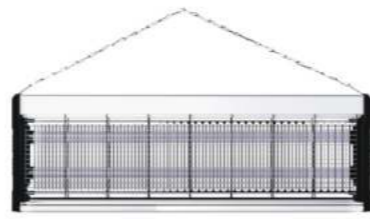

WD-261/262

CTN: 70x42x55/69.5x39.5x53.5 (cm)
Packing: 12 PCS/CTN
GW: 17/19.7 (KG)
Plug type: Type-C/2 pin plug